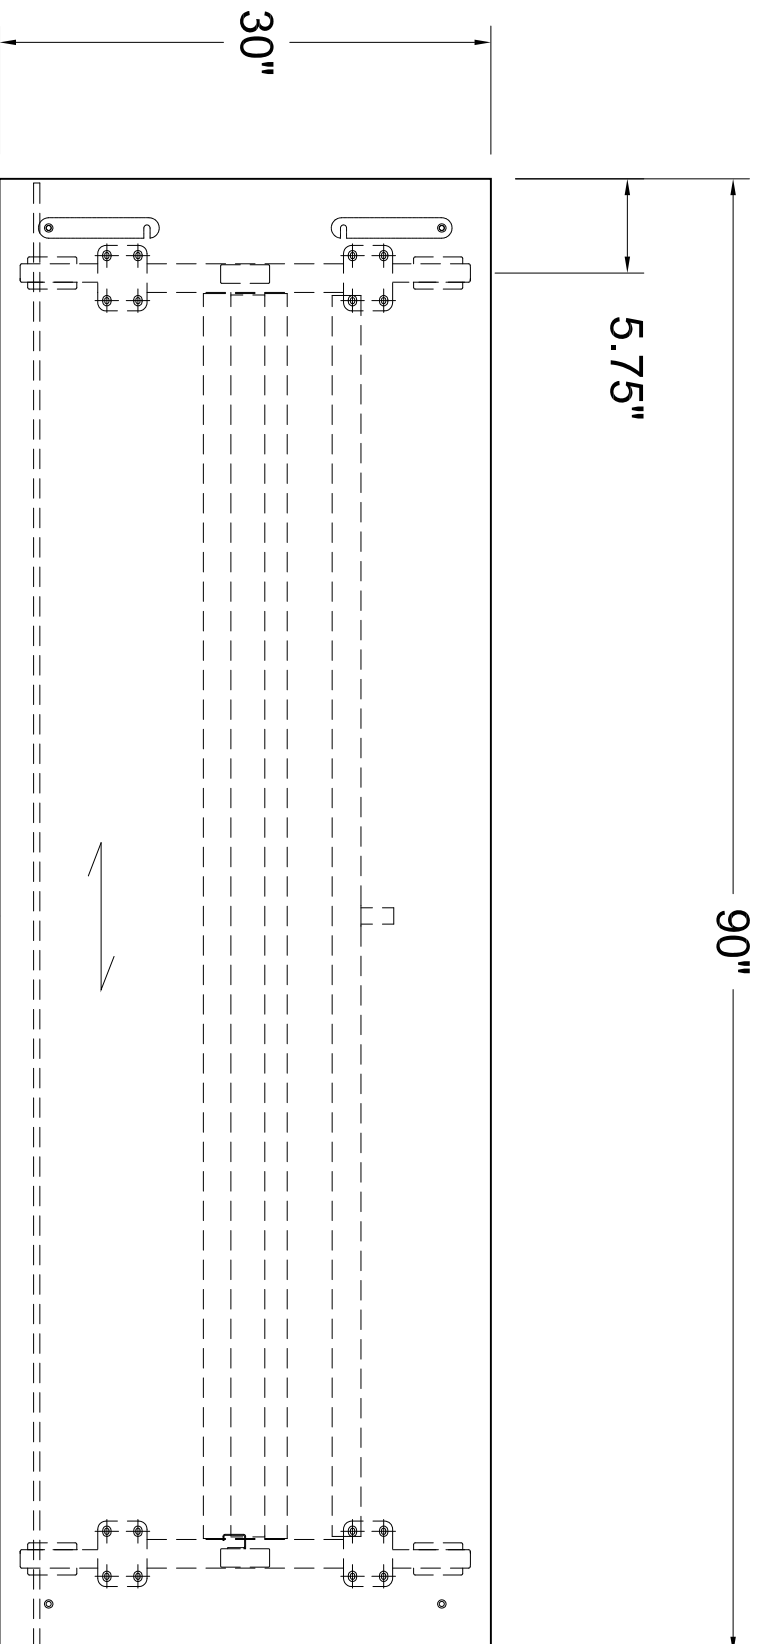

PLAN VIEW

90" x 30" METRONOME FLIP TOP TABLE

THIS DRAWING IS CONFIDENTIAL AND PROPRIETARY. NO PART OF THIS DRAWING MAY BE COPIED, DISCLOSED TO ANY THIRD PARTY OR USED FOR ANY PURPOSE WITHOUT THE EXPRESS WRITTEN AUTHORIZATION OF NIENKAMPER FURNITURE & ACCESSORIES